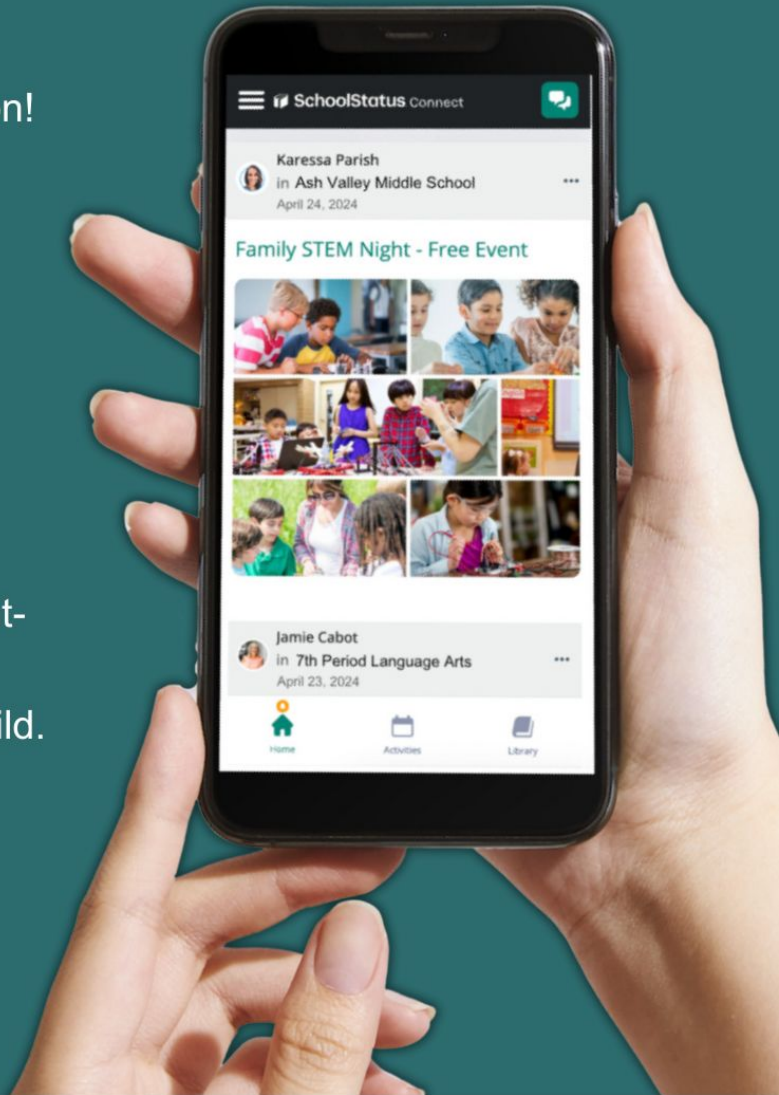

**Mashpee
Public Schools**

App Store

Google Play

Download the App