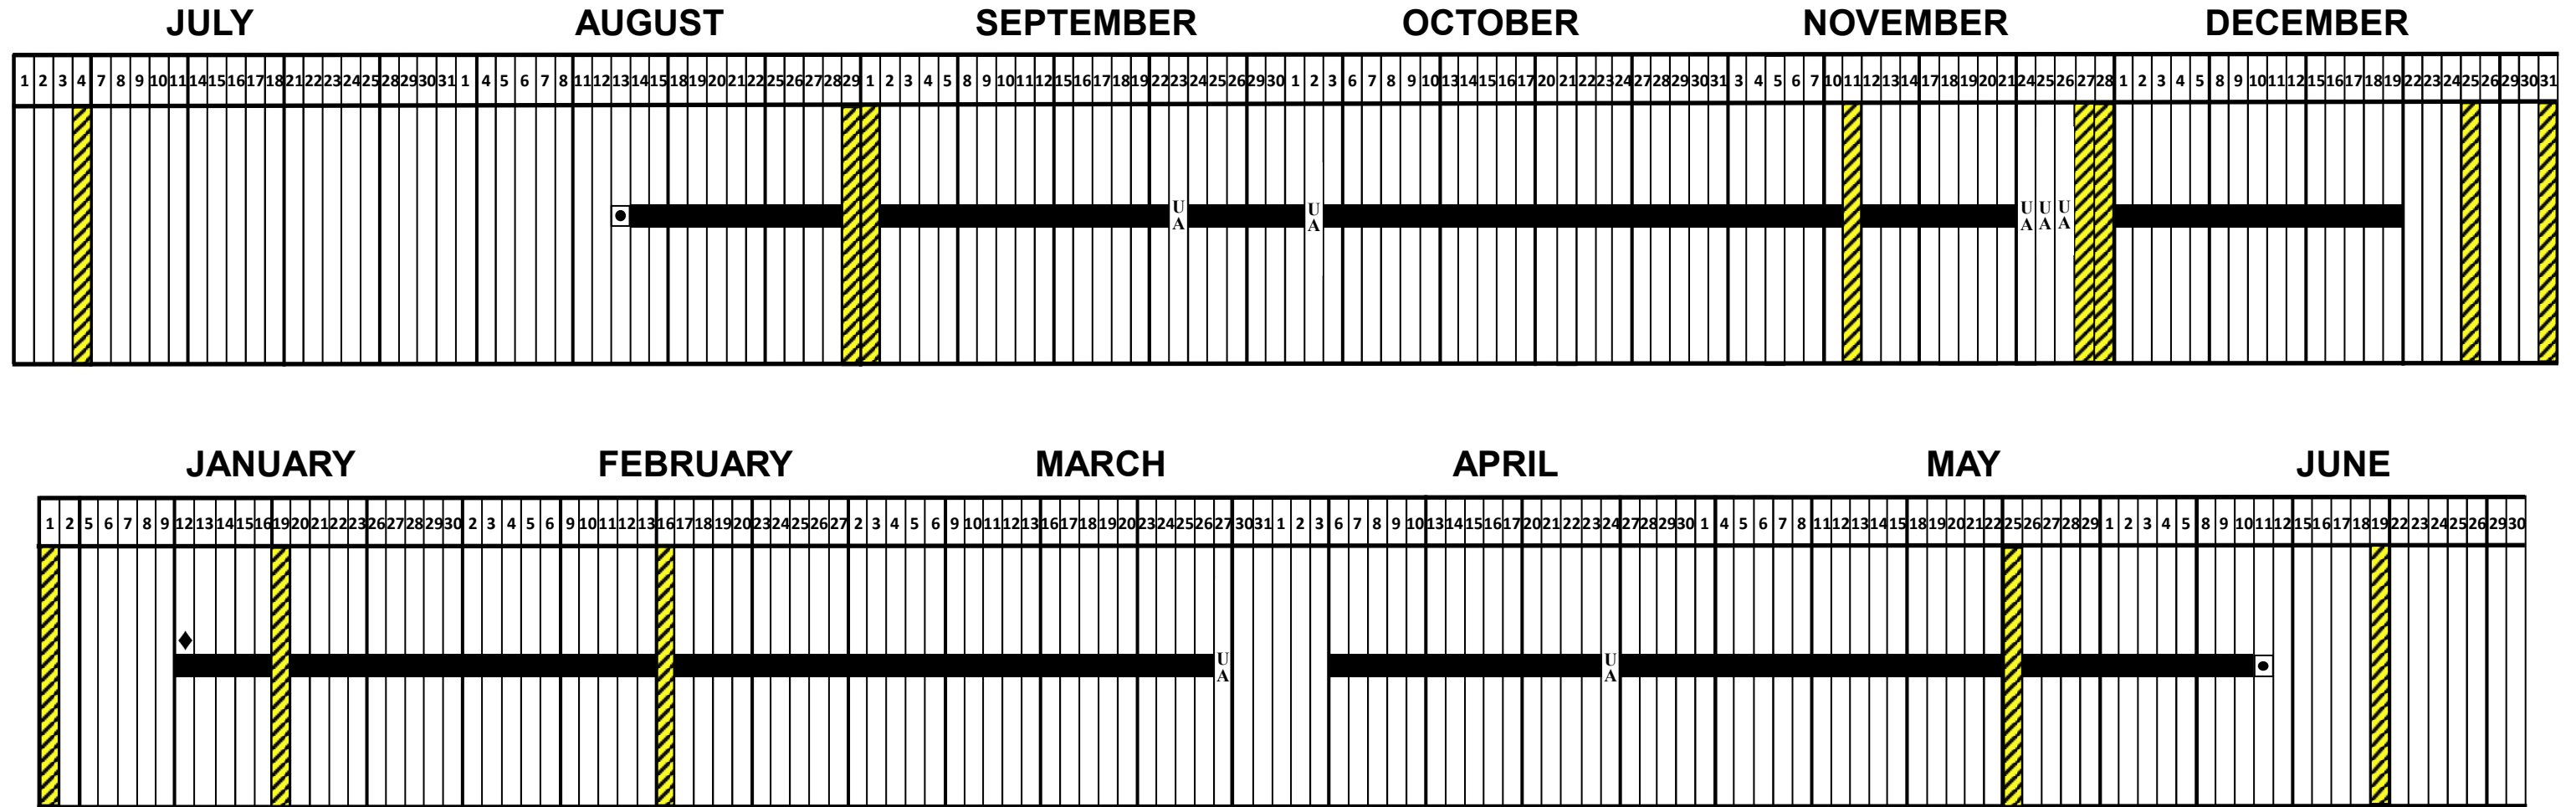

Pupil Free Days:  
 Wednesday, August 13, 2025, and  
 Thursday, June 11, 2026.

\* If a school selects Monday,  
 January 12, 2026, as a Pupil Free  
 Day, then Thursday, June 11, 2026,  
 becomes an Instructional Day.

## INSTRUCTIONAL SCHOOL CALENDAR 2025-2026

**Board Approved**  
**3/11/2025**

Semester 1 – 82 Days    Semester 2 – 98 Days    ■ – School Days    ▨ – Holiday    ◆ – First Day of Second Semester    UA – Unassigned Day, No Classes in Session    ● – Pupil Free Day

<b>IMPORTANT DATES:</b>			
07-04-2025	Independence Day	12-22-2025 thru 01-09-2026	Winter Break
08-14-2025	First Day of Instruction	01-12-2026	Second Semester Begins
08-29-2025	Admission Day	01-19-2026	Dr. Martin Luther King Jr. Birthday
09-01-2025	Labor Day	02-16-2026	Presidents' Day
11-11-2025	Veterans' Day Observed	03-27-2026	Farm Workers Day Observed
11-27 & 28-2025	Thanksgiving Holiday	03-30 thru 04-03-2026	Spring Break
			04-24-2026 Armenian Genocide Remembrance Day
			05-25-2026 Memorial Day
			06-10-2026 Last Day of Instruction
			06-19-2026 Juneteenth Holiday