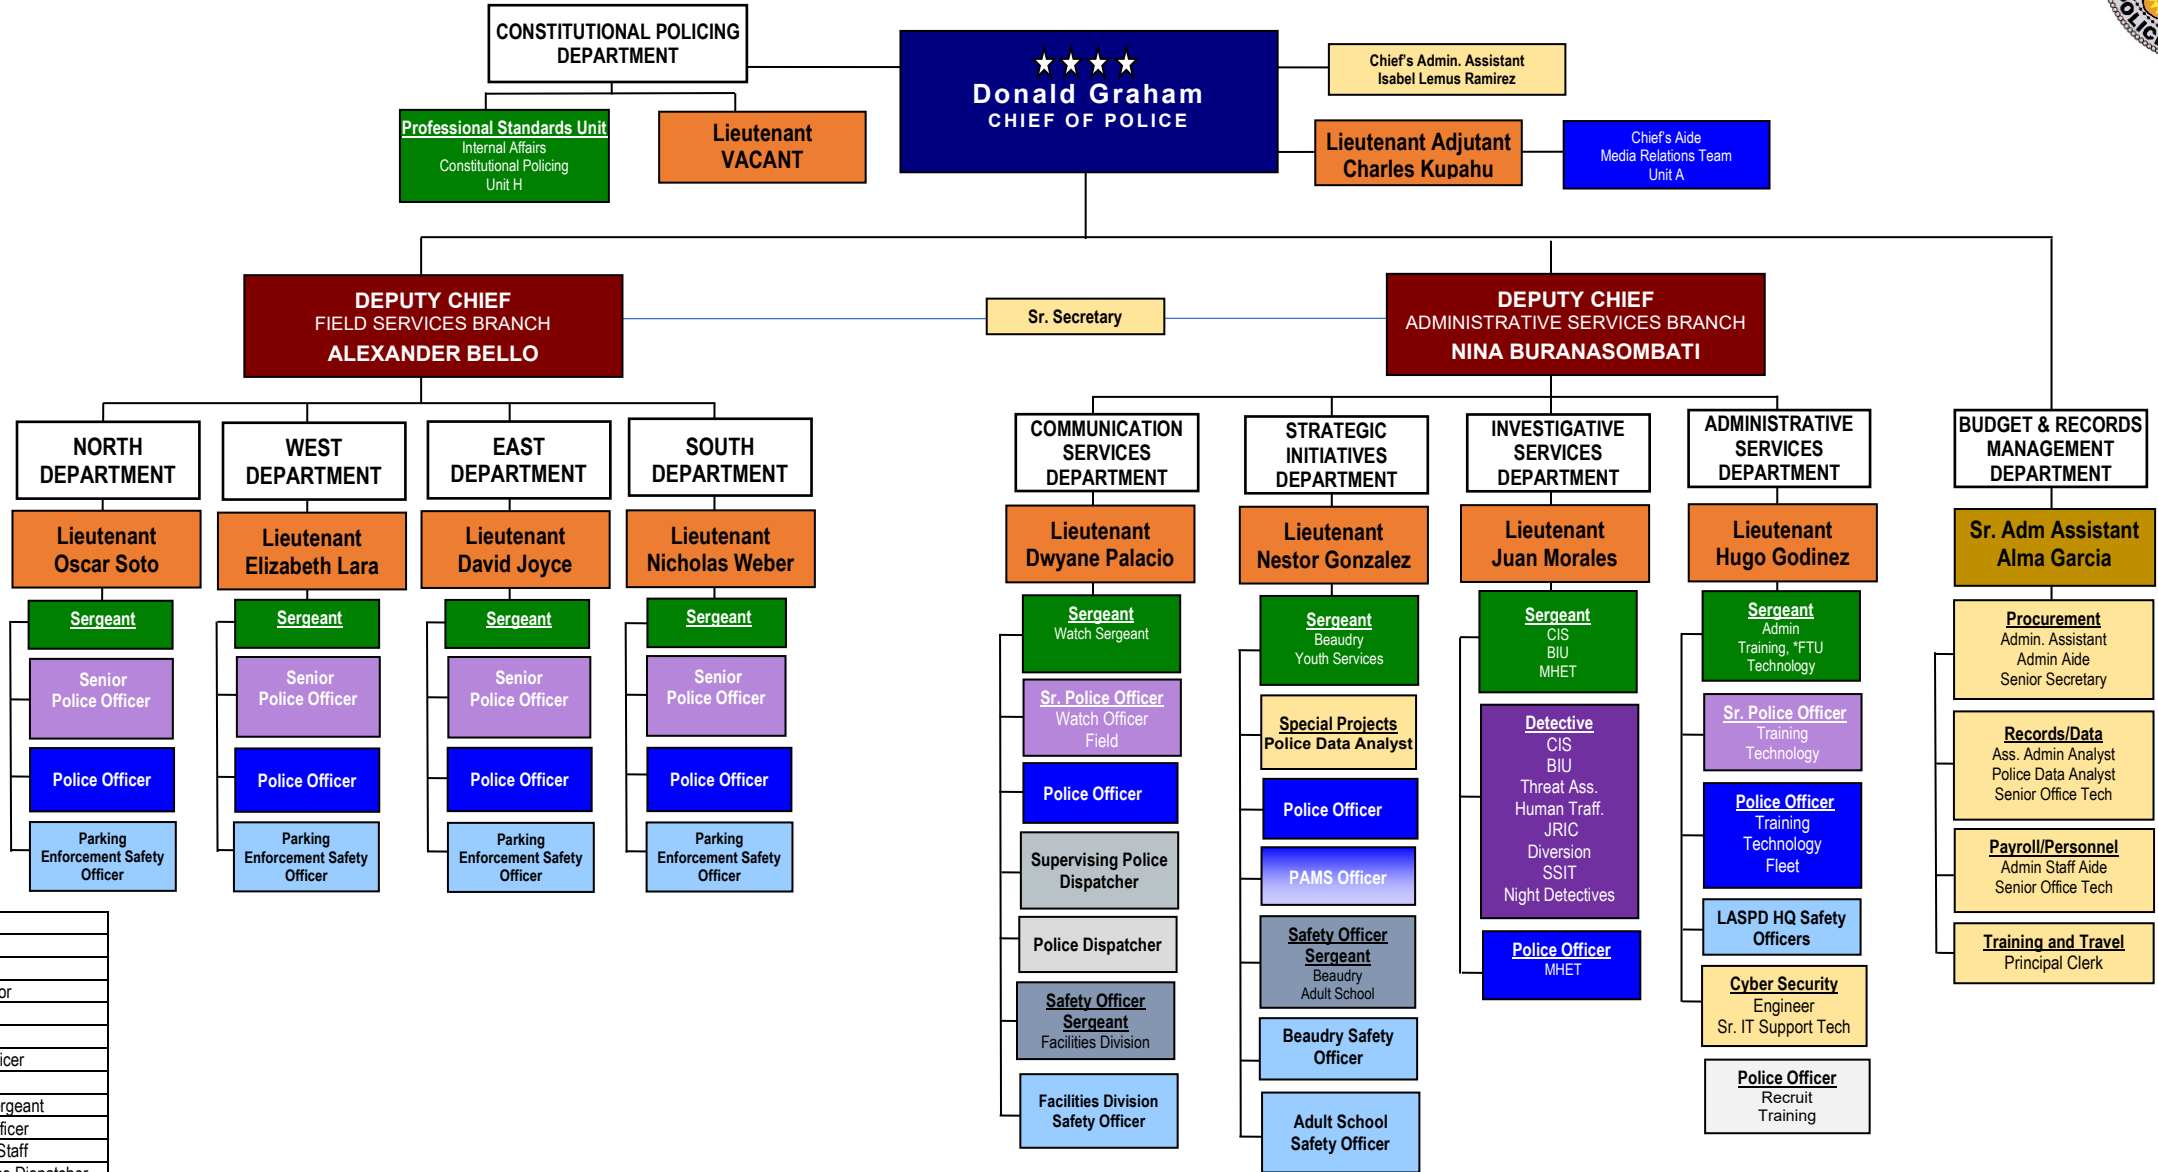

# Los Angeles School Police Department – Organization Chart 25-26

1	Chief of Police
2	Deputy Chief
10	Lieutenant
1	Civilian Supervisor
40	Sergeant
18	Detective
24	Senior Police Officer
181	Police Officer
4	Safety Officer Sergeant
61	School Safety Officer
24	Civilian Support Staff
2	Supervising Police Dispatcher
15	Police Dispatcher

-CIS: Criminal Investigation Section  
 -BIU: Backgrounds Investigation Unit  
 -FTU: Field Training Unit  
 -JRIC: Joint Regional Information Center  
 -MHET: Mental Health Evaluation Team  
 -PAMS: Police Academy Magnet Schools  
 -SSIT: Student Safety Investigation Team