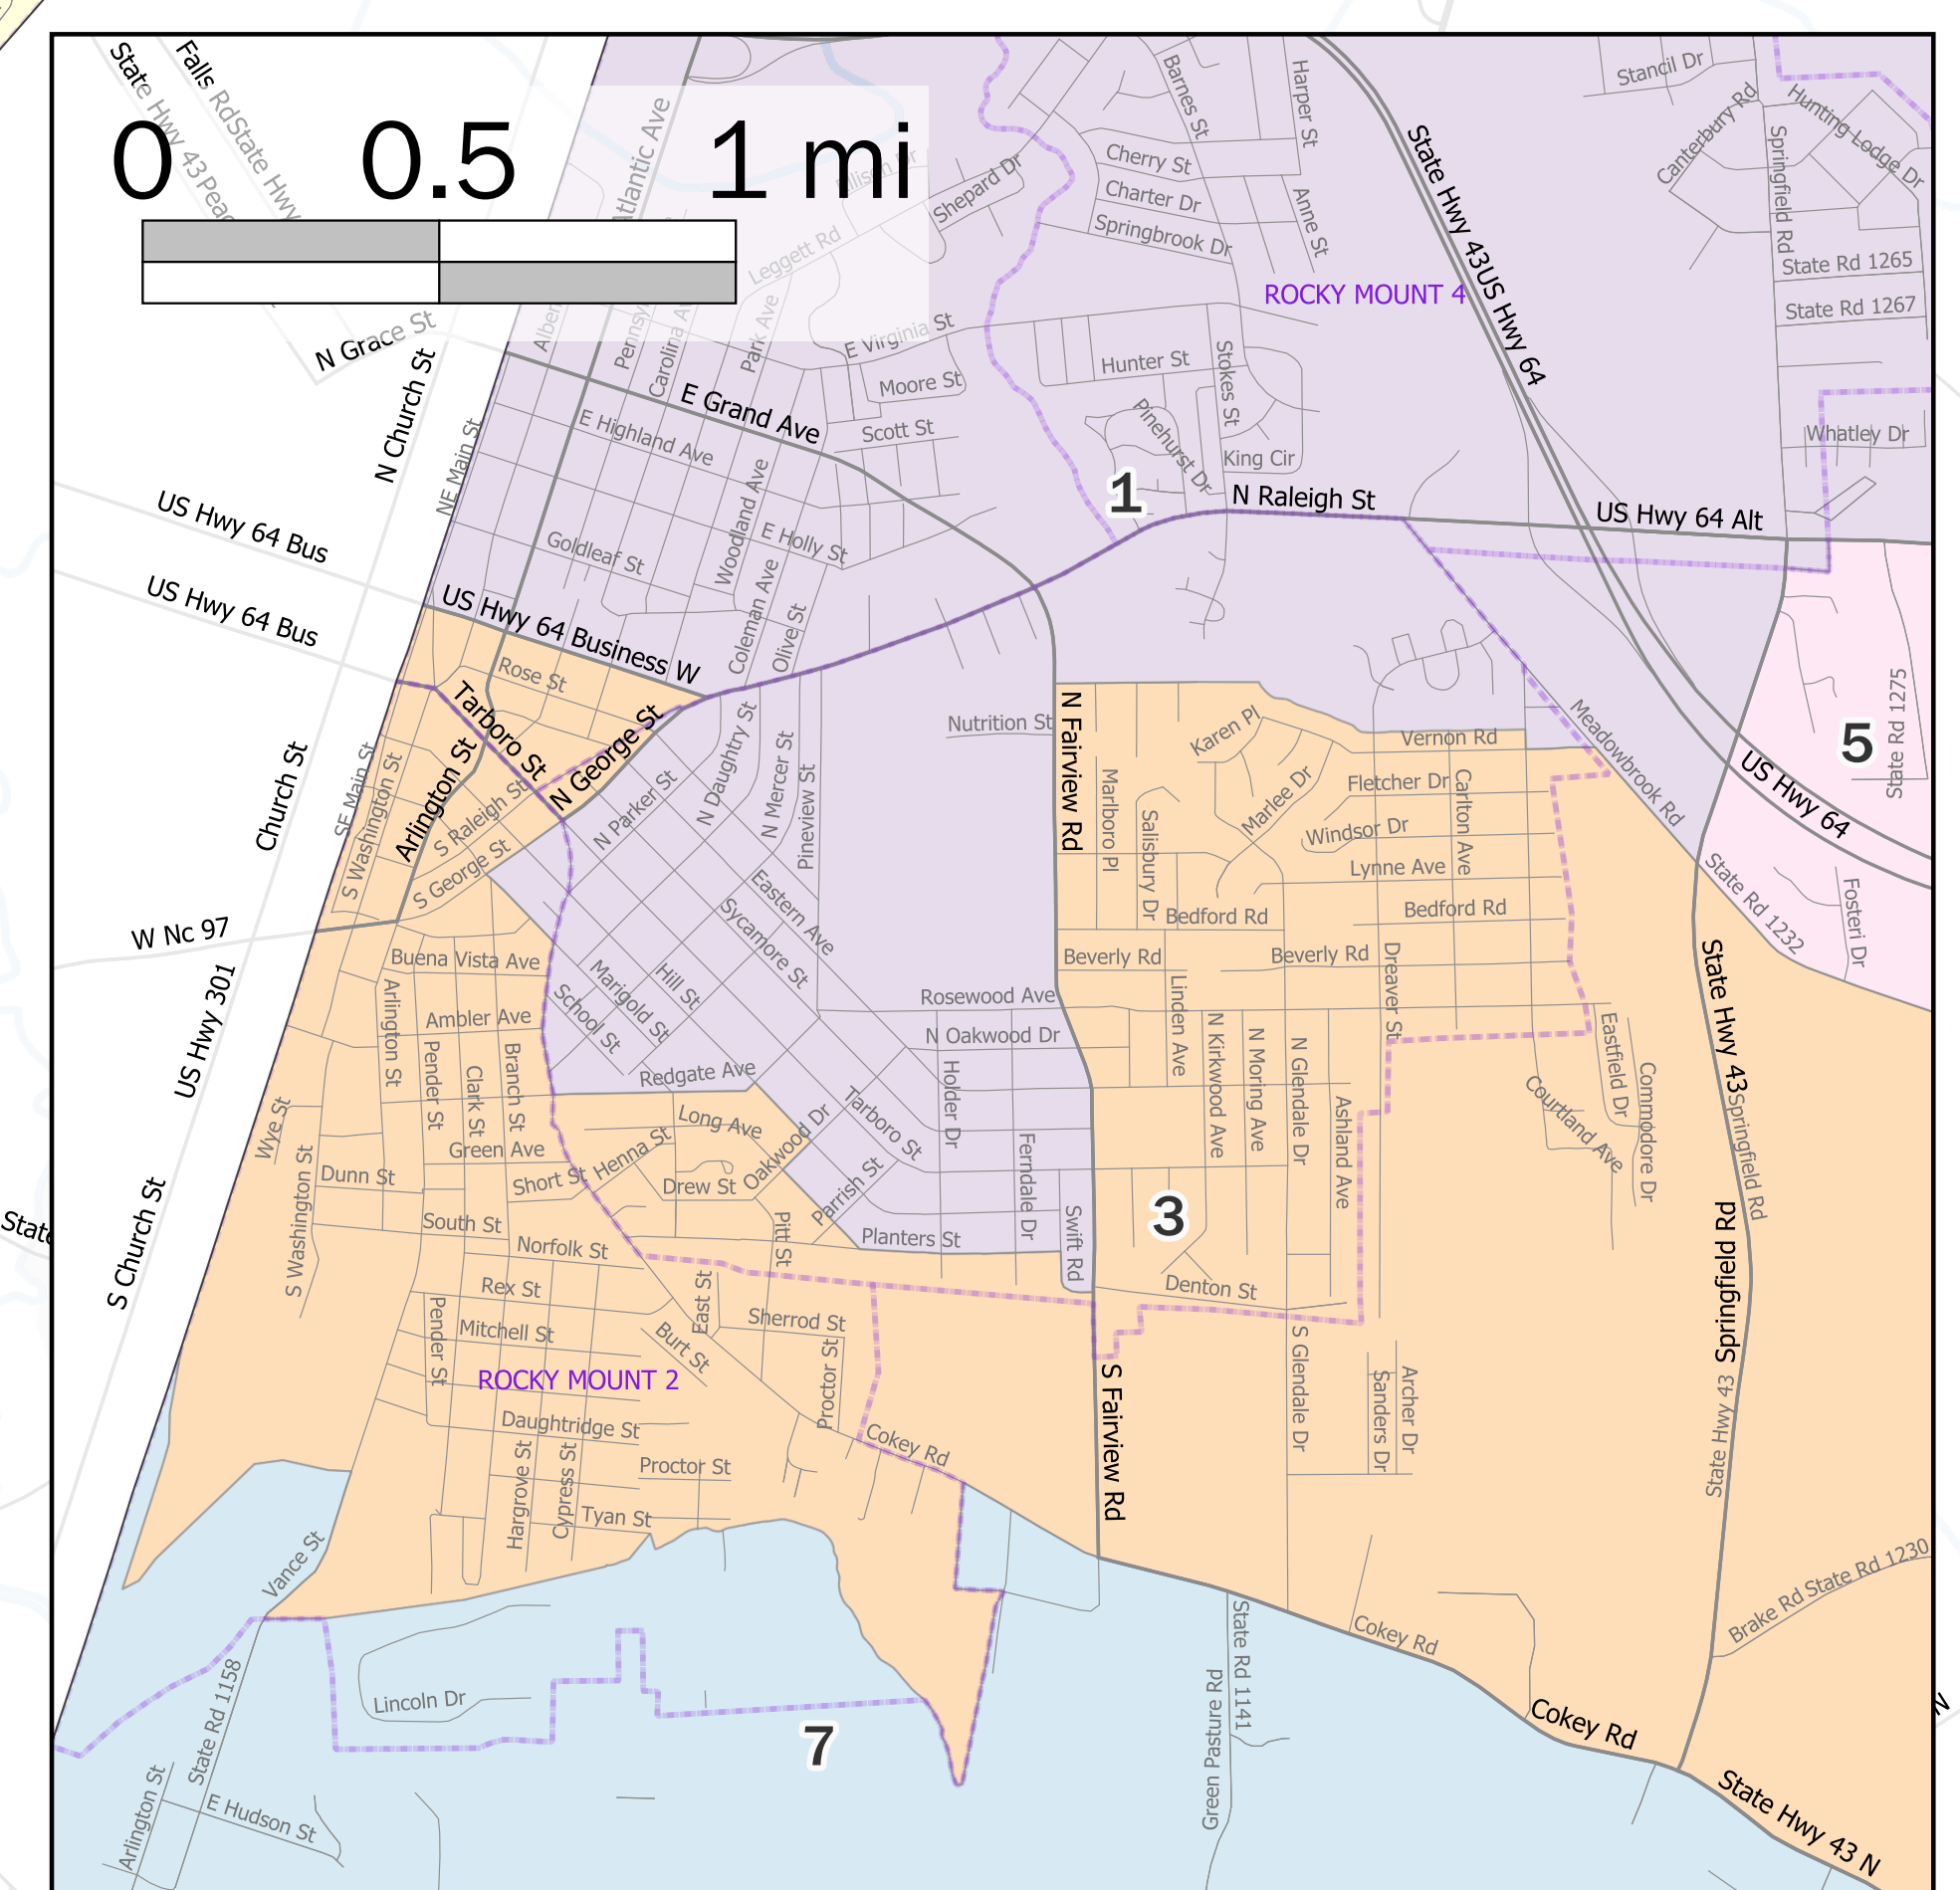

Central Tarboro + Princeville detail:

Central (Edgecombe) Rocky Mount detail:

Notes:  
Data obtained from US Census Bureau.  
Map by Blake Esselstyn of Mapfigure Consulting.  
Created May 15, 2025.