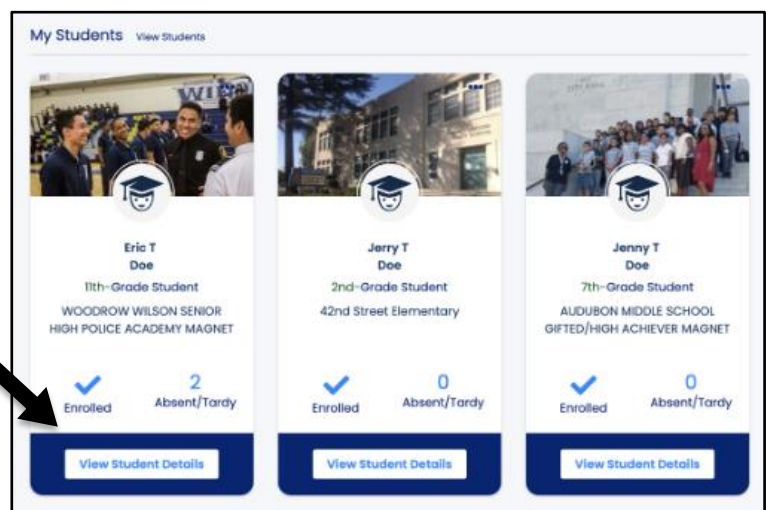

Schoology: Linking Parent Portal to Schoology

PURPOSE

WHY MUST I DO THIS?

If these steps are not completed, a parent will only have access to Parent Portal data but will not have access to Schoology. These steps are required to activate the Schoology parent access.

BEFORE YOU GET STARTED

- Parents must have a valid Parent Portal account.
- The following steps must be completed through a computer.

LOG IN

Log in to Parent Portal at <https://lausdapp.lausd.net/>.

REMINDERS

Parents are granted Schoology access through their Parent Portal account. The username and password used for Parent Portal will be the same for the Schoology access.

PROCEDURE

Step 1 Create a Parent Portal account. (<http://bit.ly/parentportalreg>)

Step 2 Associate their child to their account. (<http://bit.ly/ParentPortalLinking>)

Step 3 Click on **View Student Details**.