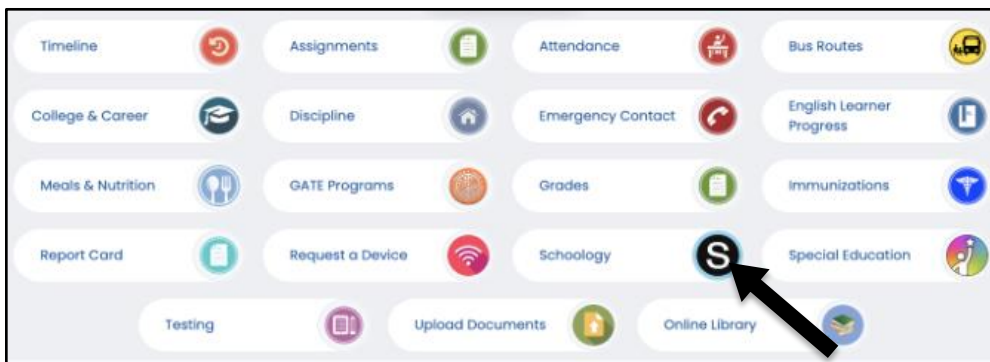

### PROCEDURE

**Step 1** Create a Parent Portal account. (<http://bit.ly/parentportalreg>)

**Step 2** Associate their child to their account. (<http://bit.ly/ParentPortalLinking>)

**Step 3** Click on **View Student Details**.

## Schoology: Linking Parent Portal to Schoology

**Step 4** Click the **Student Menu** button.

**Step 5** Select the **Schoology** button. Parents will be asked to enter their Parent Portal username and password (This is a one-time action).