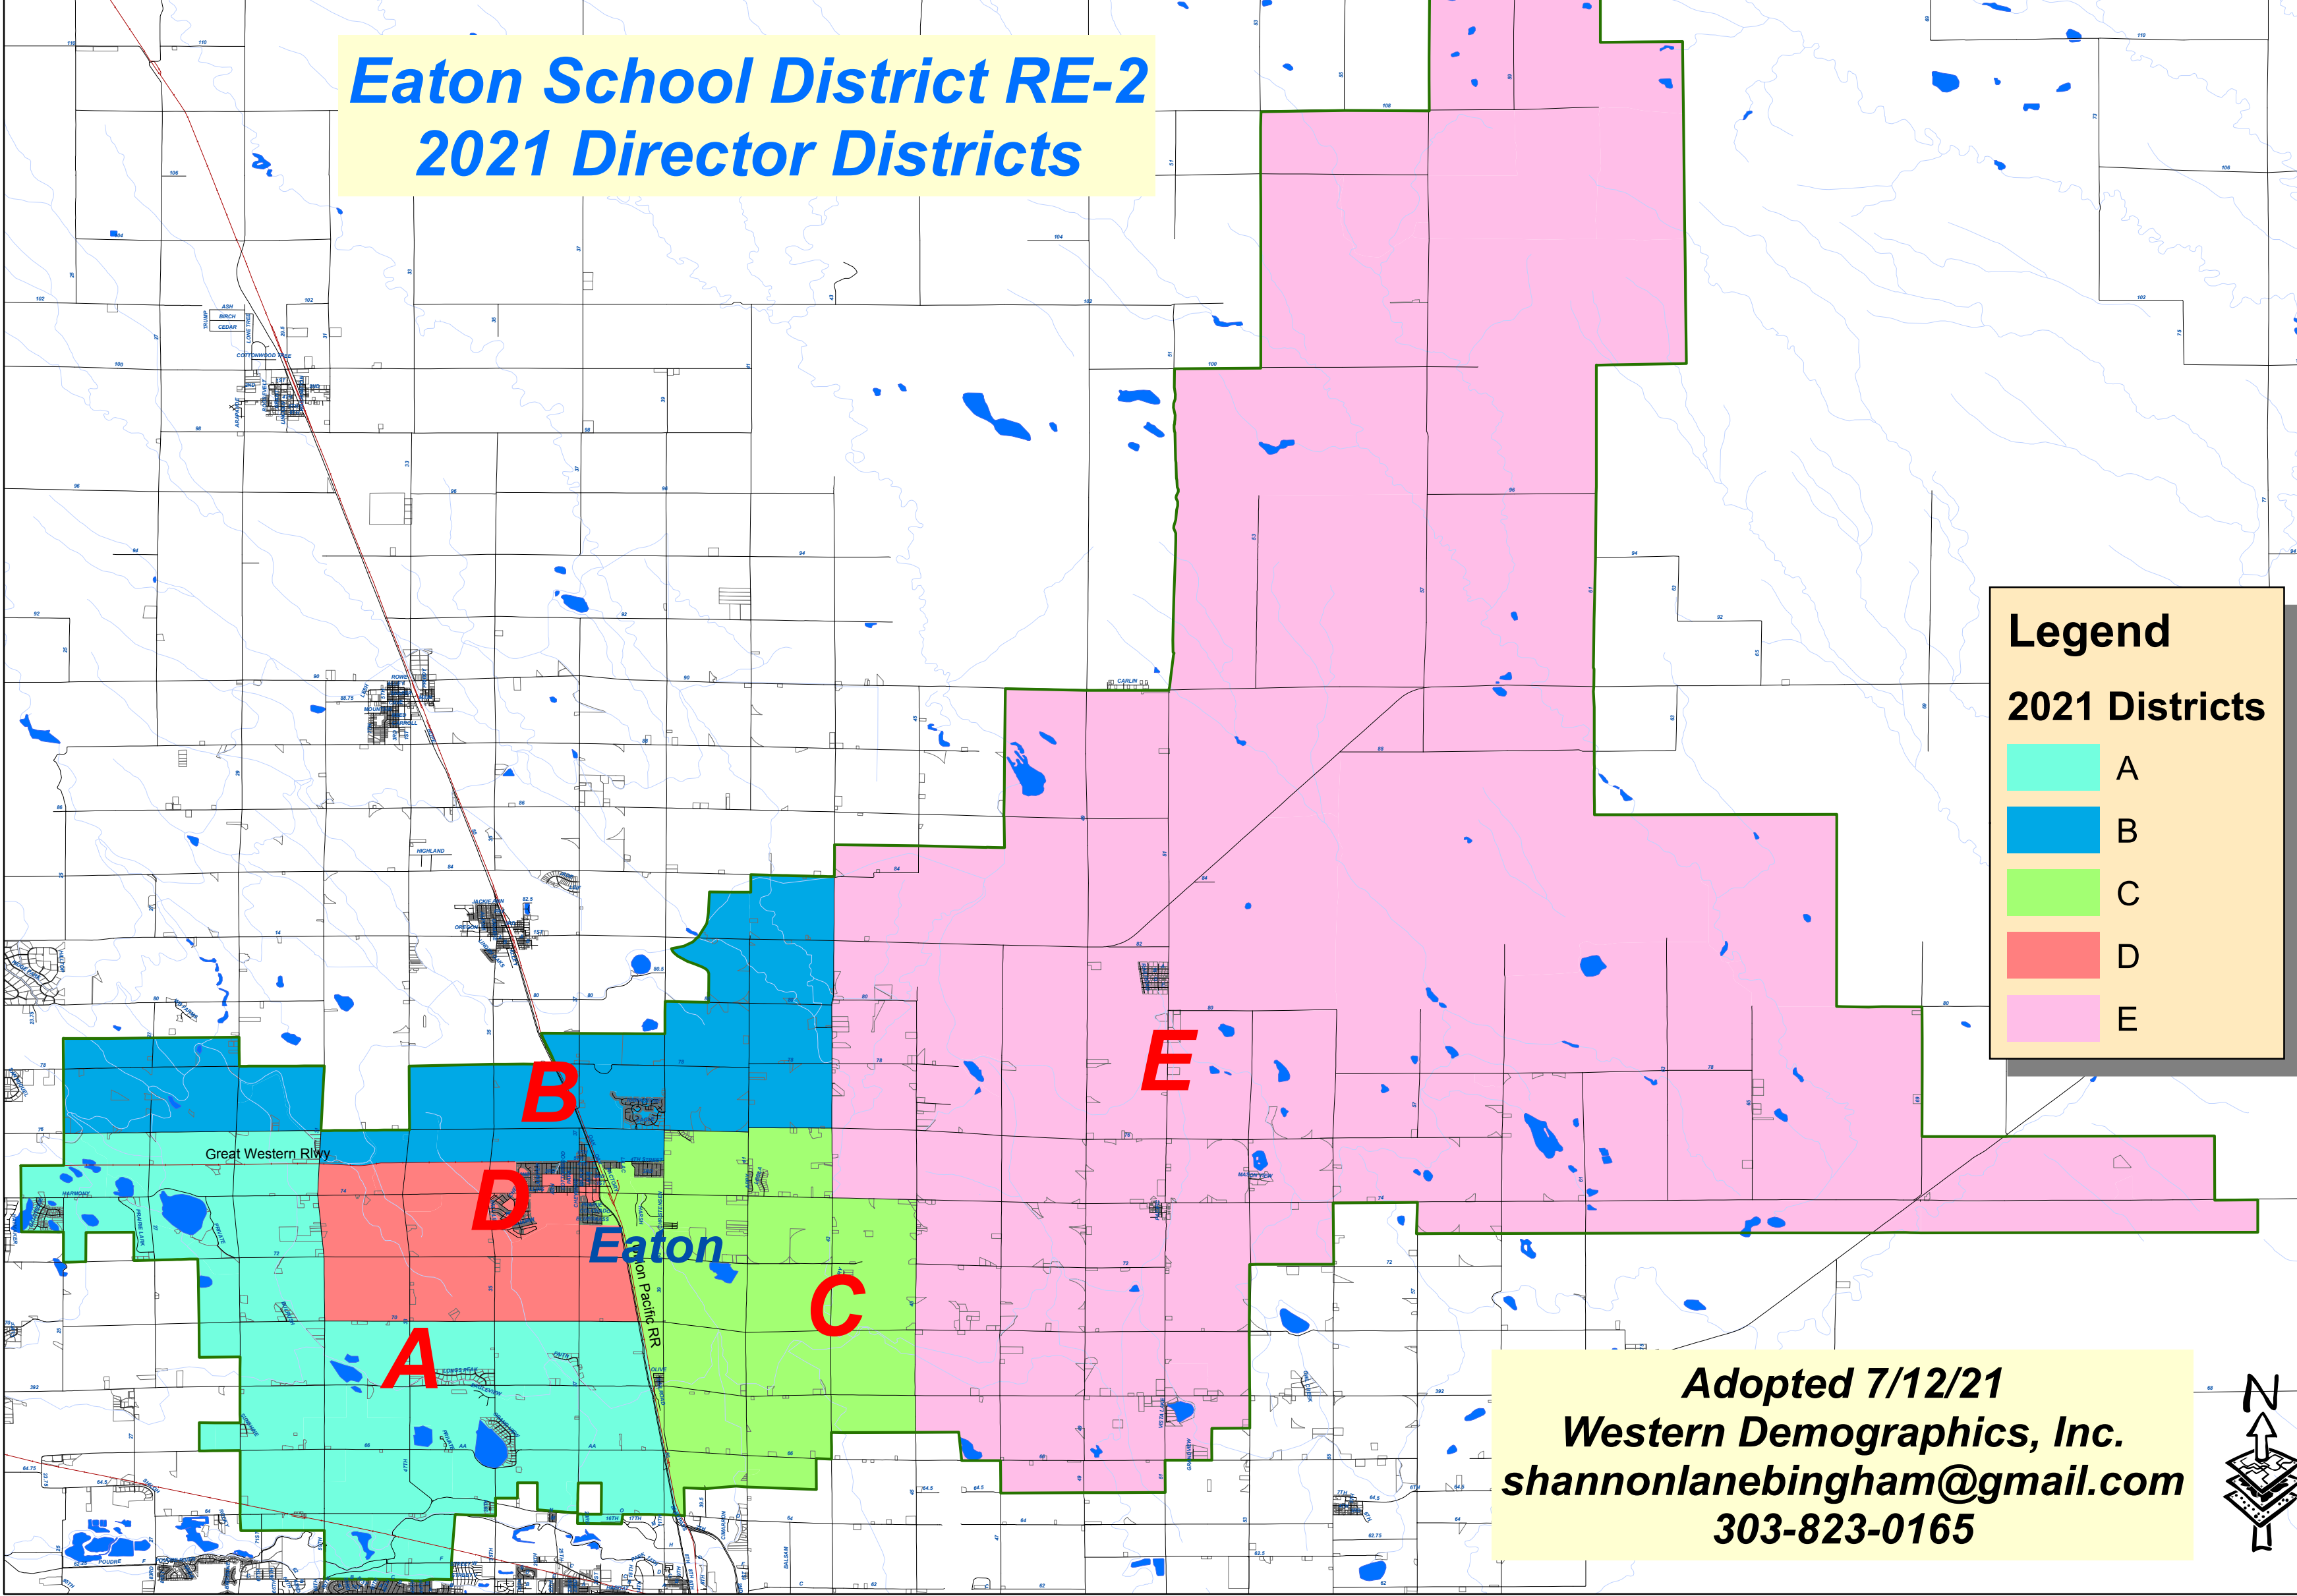

Eaton School District RE-2
Director District Map
Adopted July 12, 2021

Directions: Zoom in with your PDF viewer (e.g. Adobe Acrobat Reader) to view street names and land parcels.

Page 1: Directions

Page 2: District map

Page 3: Close-up of town of Eaton

Eaton School District RE-2 2021 Director Districts

Legend

2021 Districts

- A
- B
- C
- D
- E

Adopted 7/12/21
Western Demographics, Inc.
shannonlanebingham@gmail.com
303-823-0165